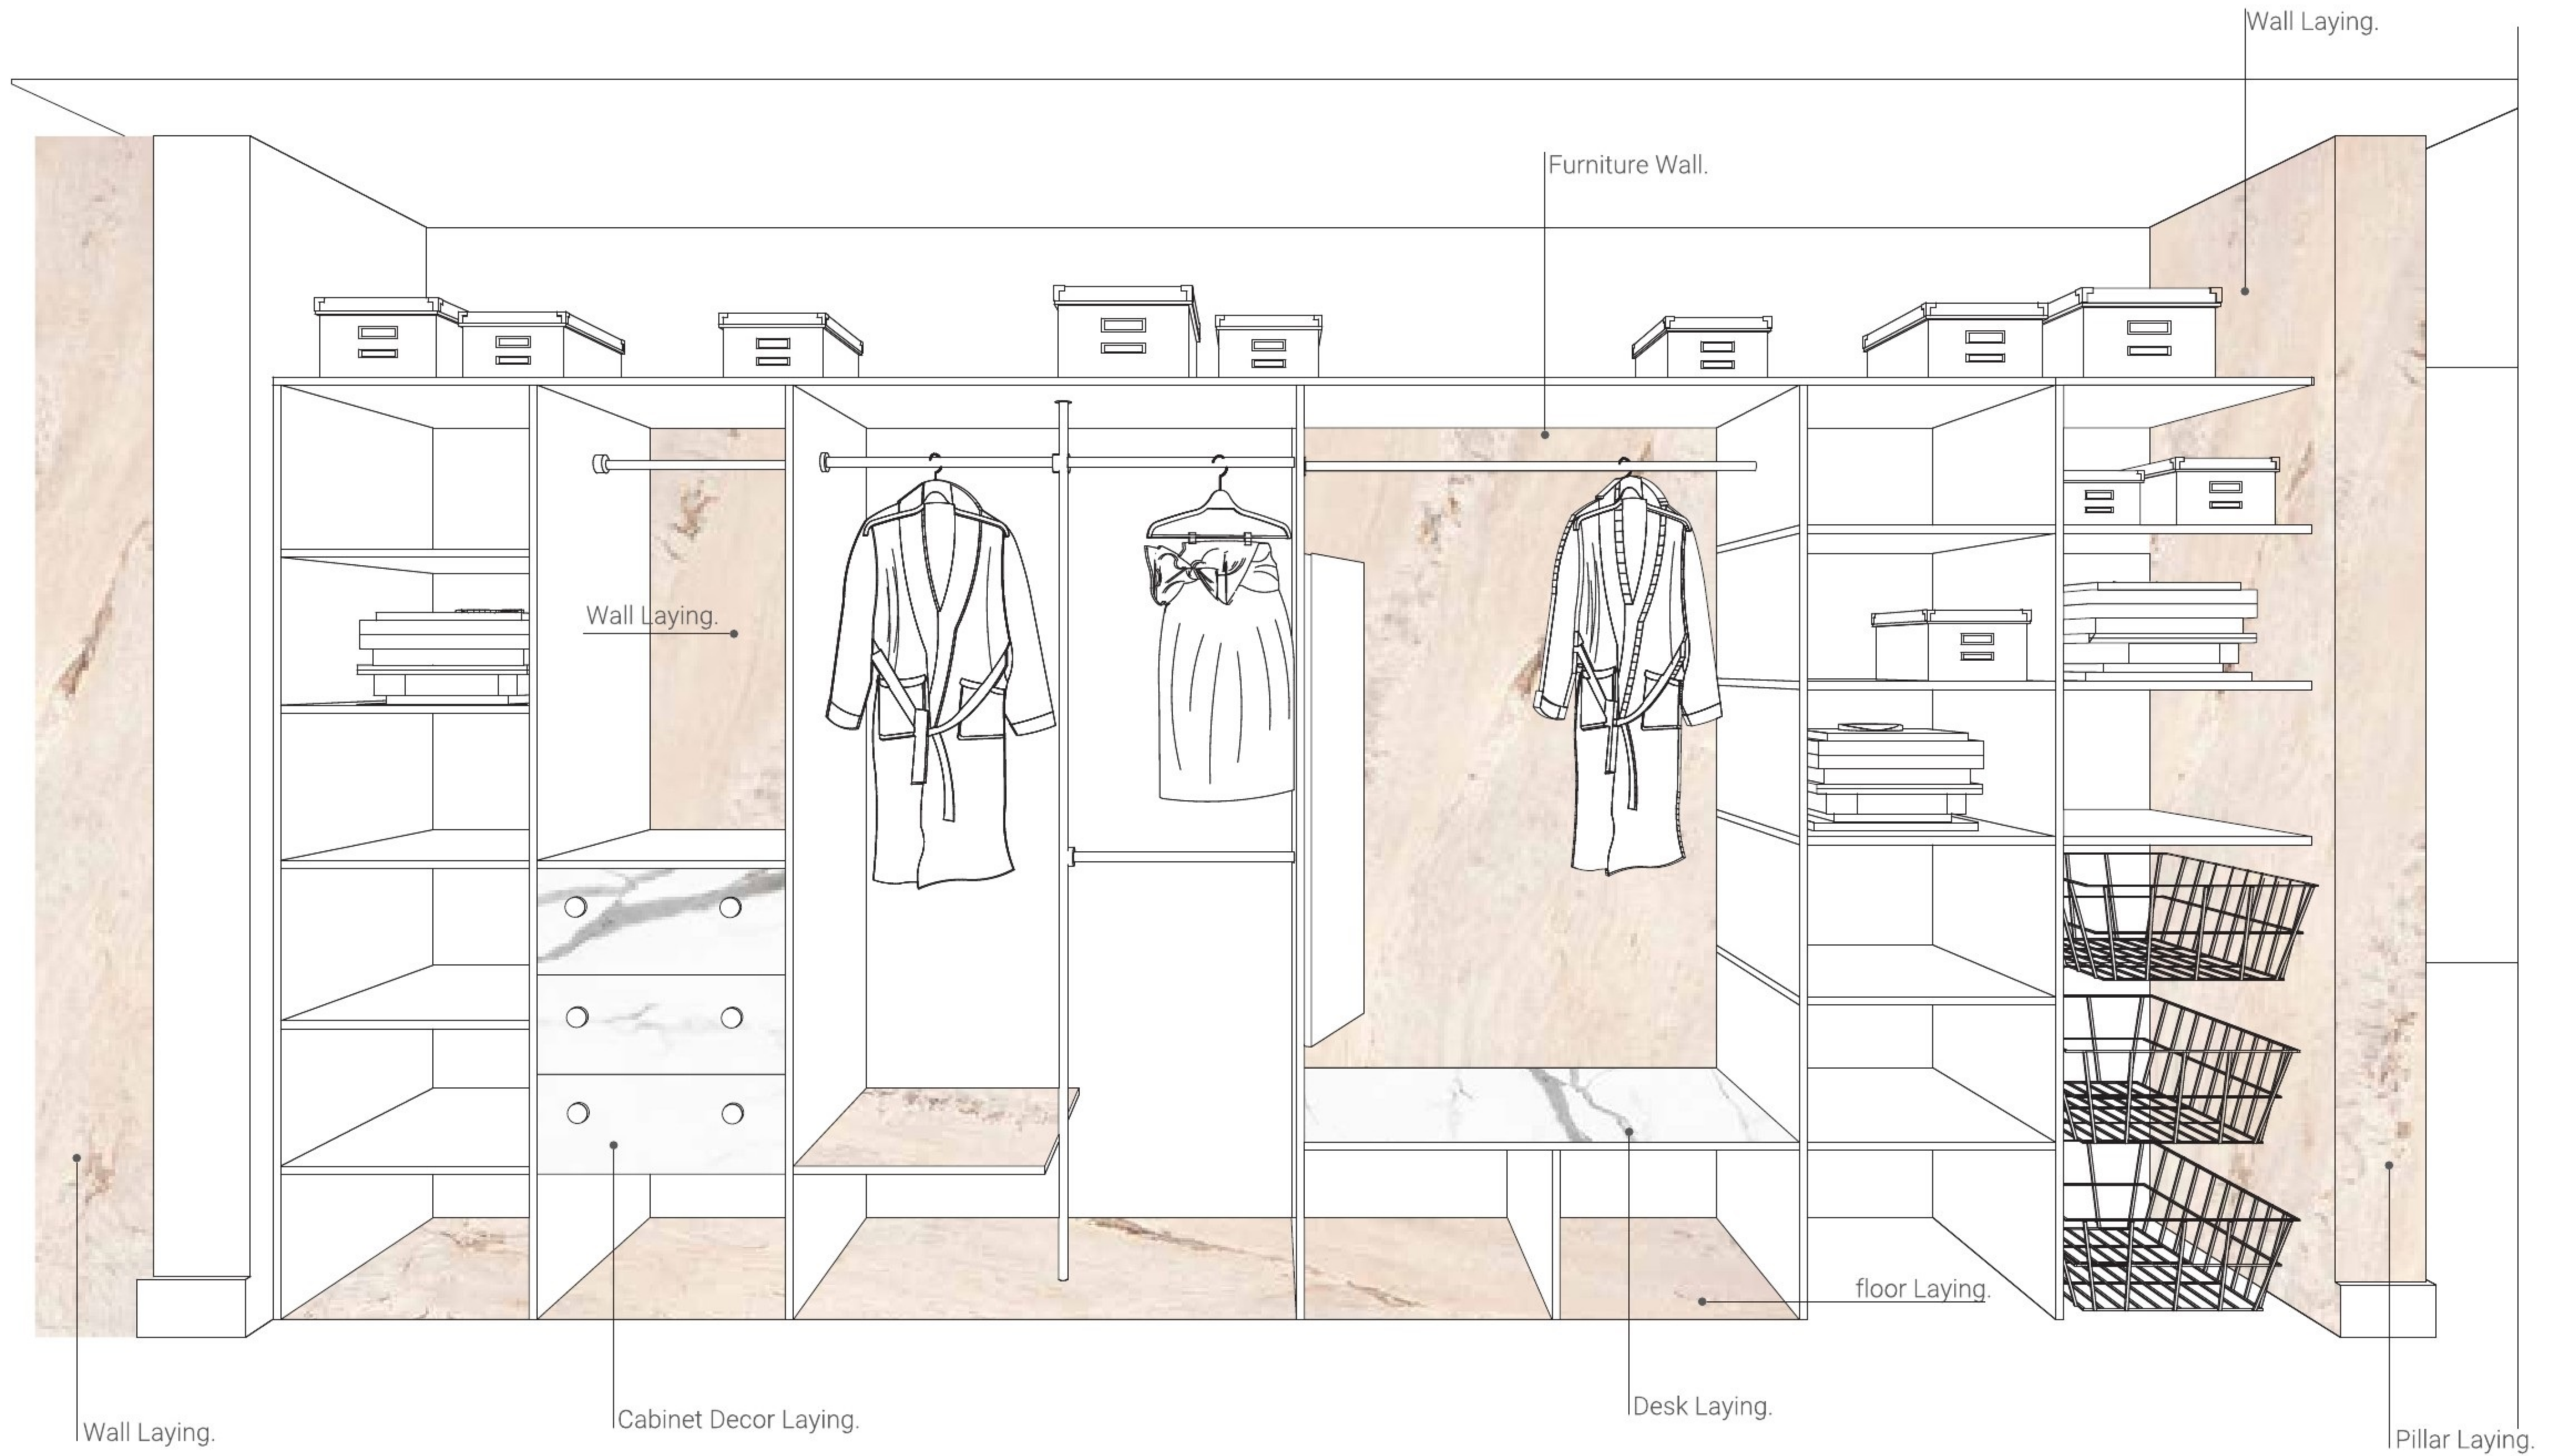

RESIDENTIAL, COMMERCIAL,
HOSPITALITY, WELLNESS,
9 mm OUTDOORS.

APPLICATION FOR BOUTIQUES HIGH GLOSS

Wall | Floor | Furniture | Niche walls | Cabinet Front.