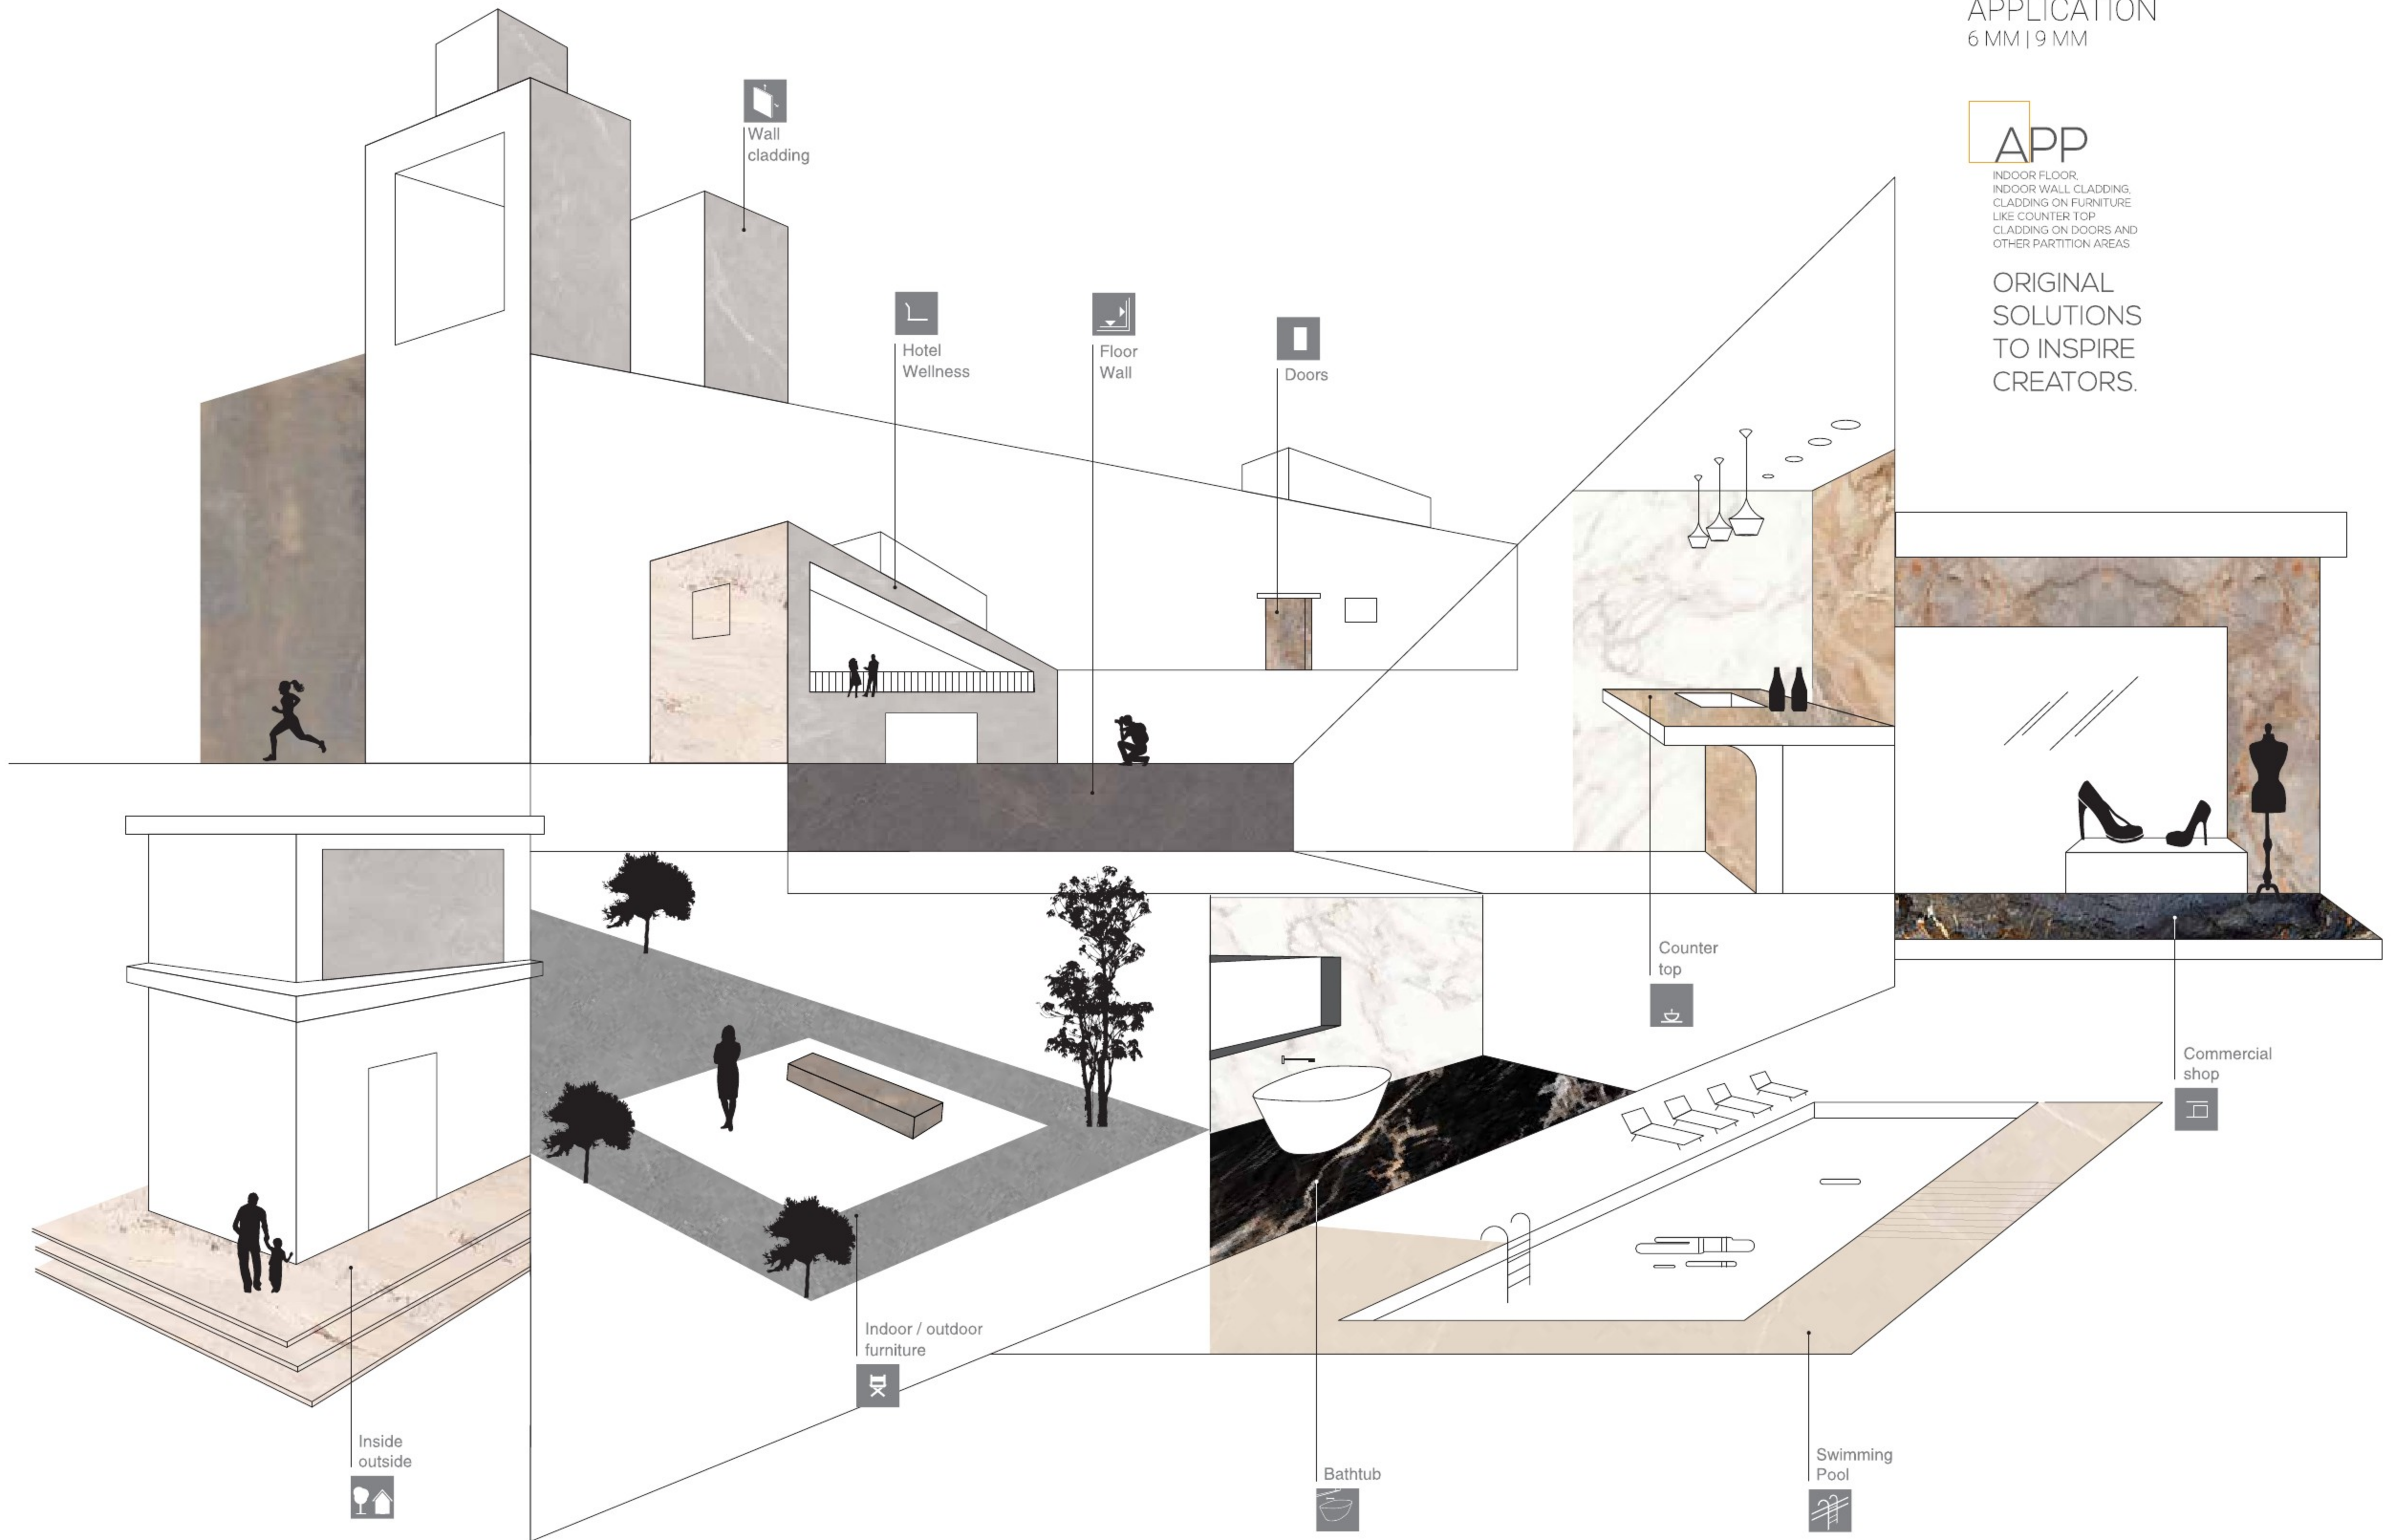

APPLICATION
6 MM | 9 MM

APP

INDOOR FLOOR,
INDOOR WALL CLADDING,
CLADDING ON FURNITURE
LIKE COUNTER TOP,
CLADDING ON DOORS AND
OTHER PARTITION AREAS

ORIGINAL
SOLUTIONS
TO INSPIRE
CREATORS.