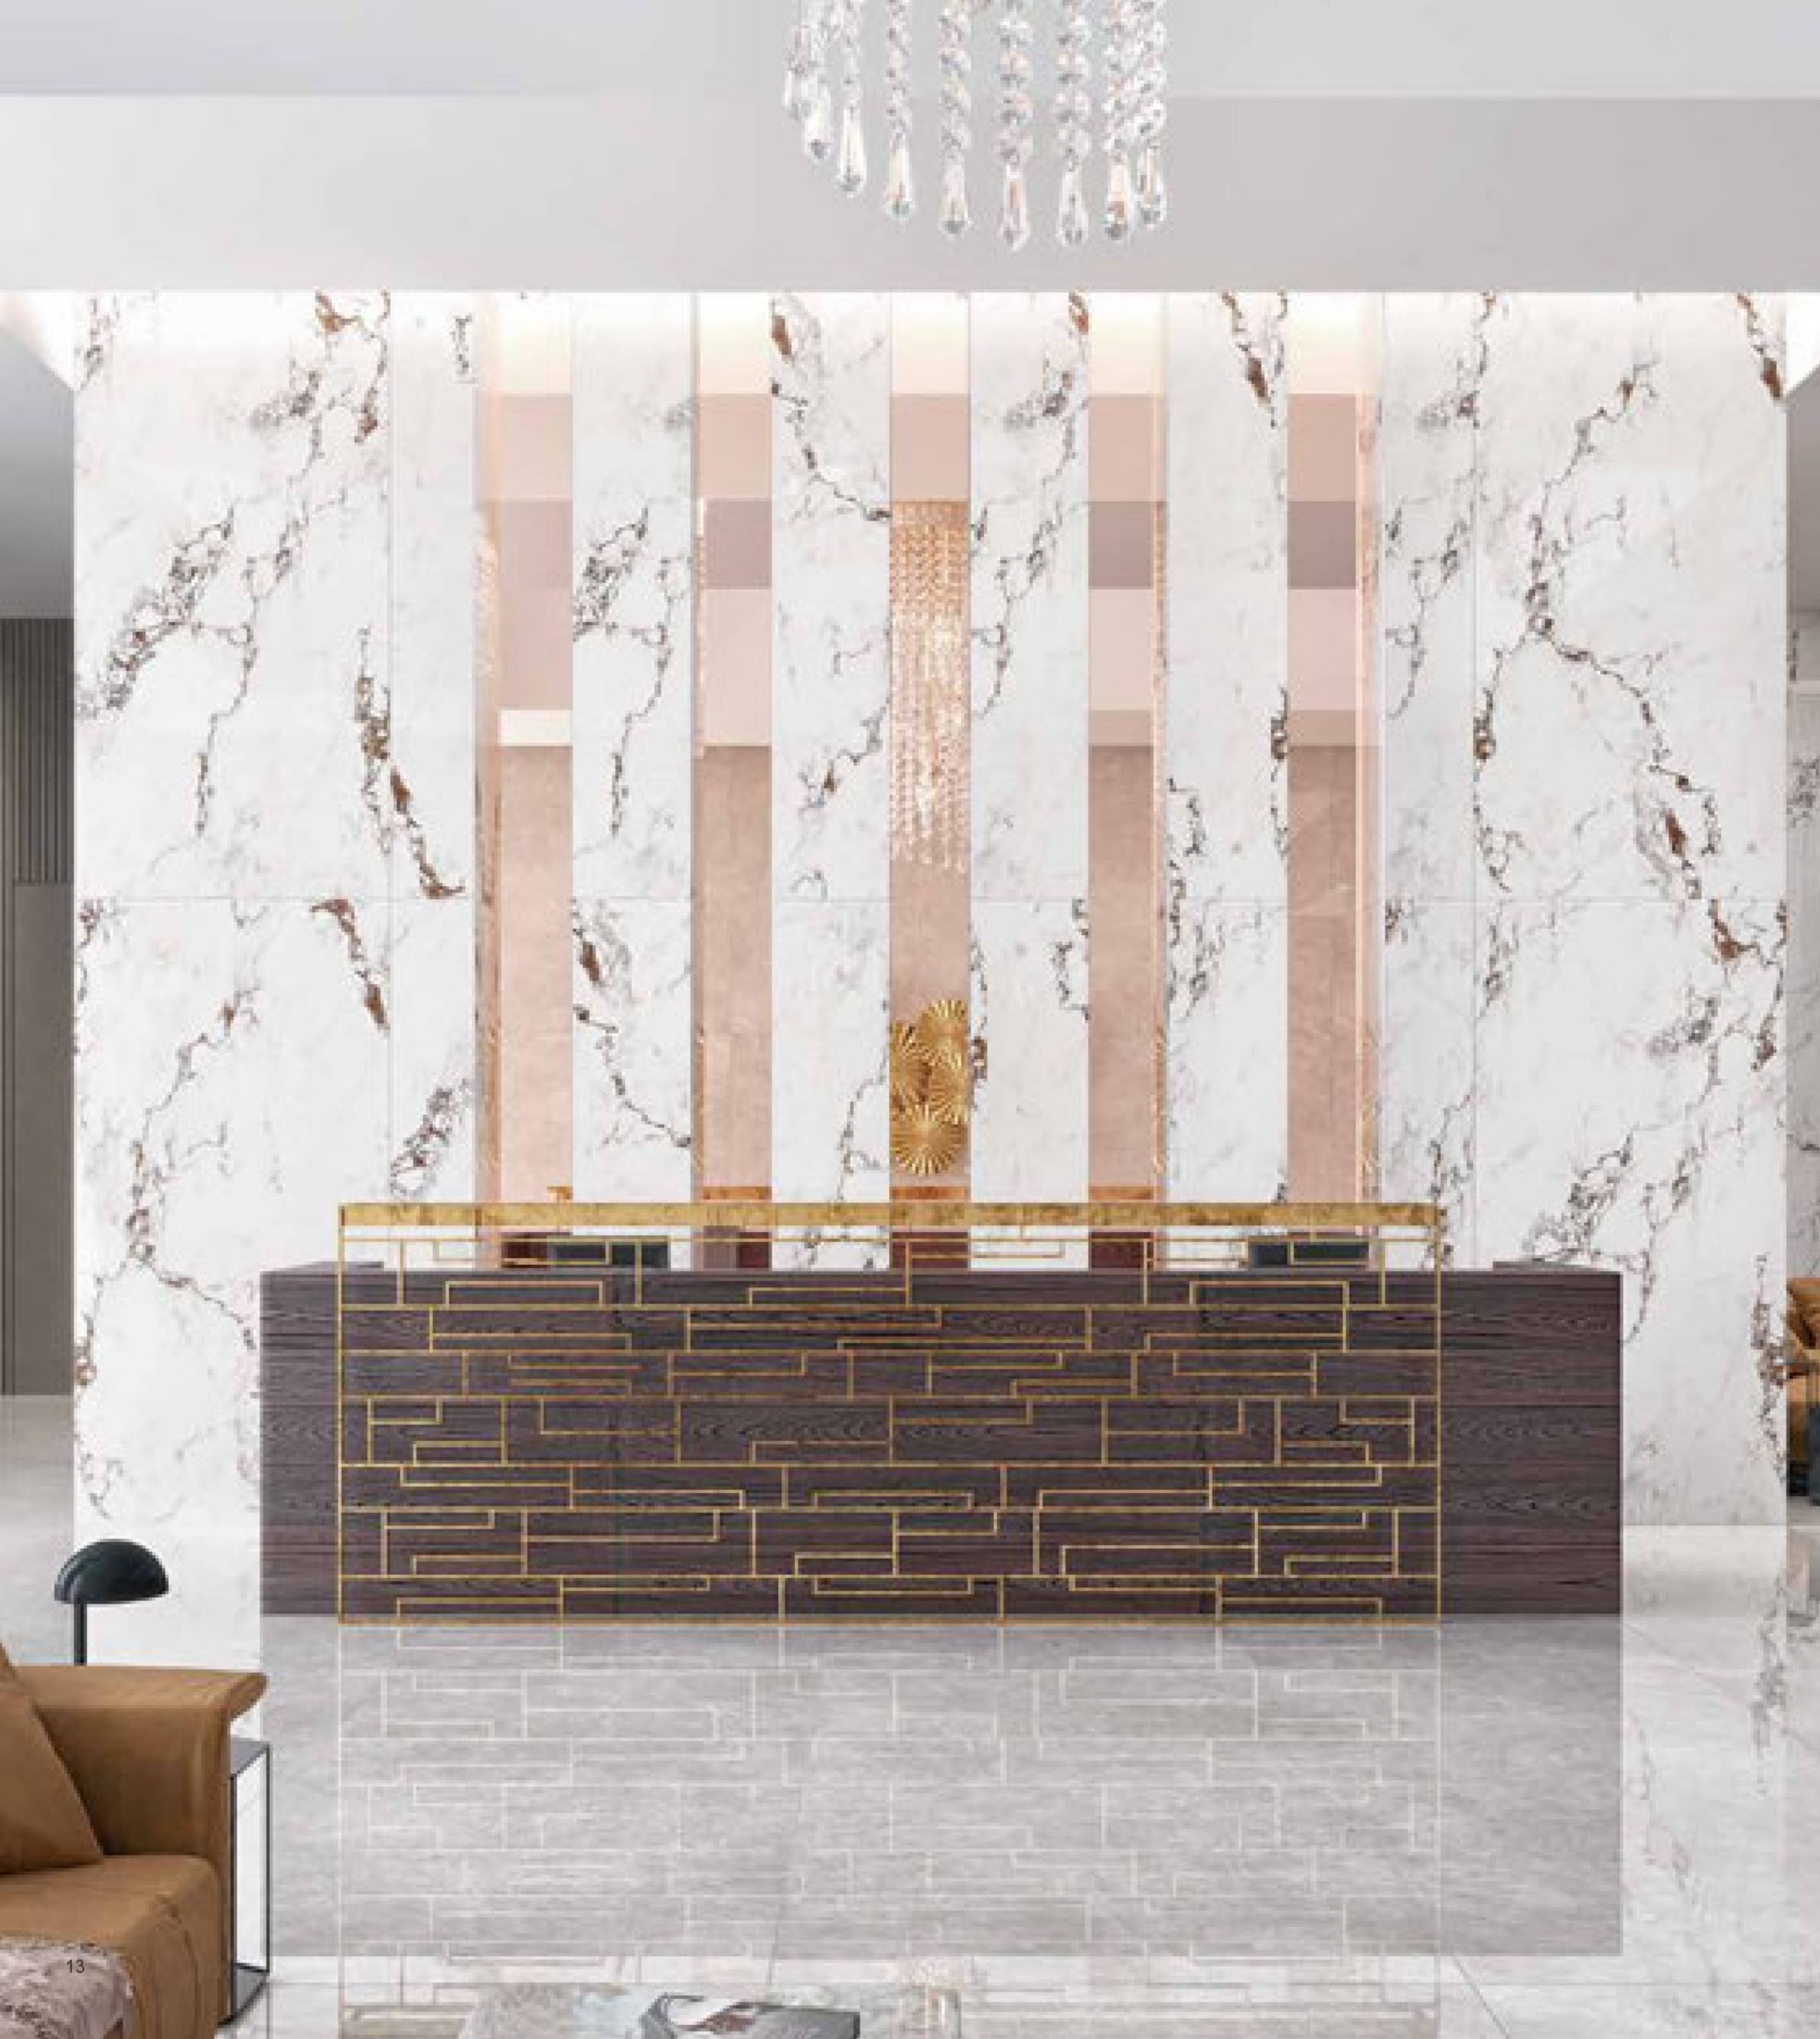

1200 X 2400 mm.

9mm Thickness.

face 2

RIO WHITE

FINISH: BRIGHT POLISHED
S/11

1200 X 2400 mm.

9mm Thickness.

face 2